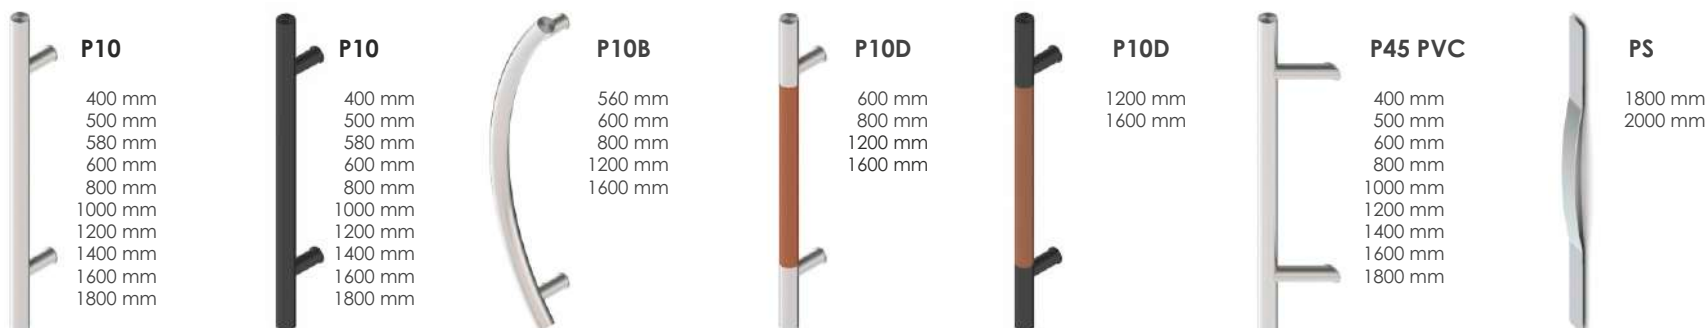

Dekoračné sklo

Elektronická kontrola prístupu

Madla okrúhle

Madlo hranaté

Madlo zapustené

A dark, low-angle photograph of a modern glass door. The door features a prominent horizontal metal handle on the left side. The glass is framed by dark metal tracks. A large, semi-transparent graphic overlay, consisting of several overlapping rectangular shapes in shades of blue and grey, is positioned on the right side of the door. The overall lighting is dim, creating a sophisticated and architectural atmosphere.